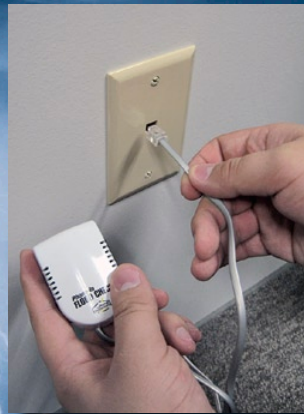

Phone-In FREEZE CHECKER™

Now you can phone your home or cabin from anywhere to check for furnace failure.

- **Connects in seconds**
- **Works with existing phone line**
- **Plugs into any phone jack**
- **Set FREEZE CHECKER at 40, 46 or 52 degrees (F).**
- **To use, simply call the existing phone number. Continuous ring indicates normal temperature. If the phone answers and a tone sounds, temperature is at or below the set point.**
- **No batteries required.**
- **FCC approved.**
- **One-year limited warranty.**