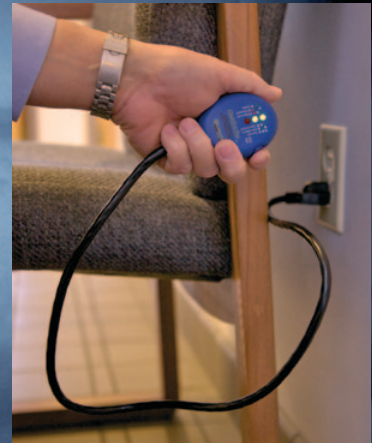

ChekOut/Pro

Professional Outlet Checker with GFCI Tester & Cord

- Tests standard 120V, 3-wire and GFCI outlets and standard outlets that are wired in series with other GFCI outlets.
- Unique hand-held design is easier to use.
- Indicates correct circuit status or specific wiring errors.
- Super-safe, zero-heat LEDs.
- Rated for 125VAC / 60Hz / 0.2W.

Features a 40-inch cord for those hard to reach outlets!

Recessed GFCI trip button prevents accidental operation

| INDICATOR | FAULT | REASON FOR FAULT |
|-----------|----------------------|---|
| ○ ○ ○ | Open Hot | Hot wire not connected or outlet de energized |
| ○ ● ○ | Open Neutral | Neutral wire not connected |
| ● ○ ○ | Open Ground | Ground wire not connected |
| ● ○ ● | Hot/Neutral Reversed | Hot and neutral wires are interchanged |
| ○ ● ● | Hot/Ground Reversed | Hot and ground wires are interchanged |
| ● ● ○ | Correct | Receptacle is wired correctly |